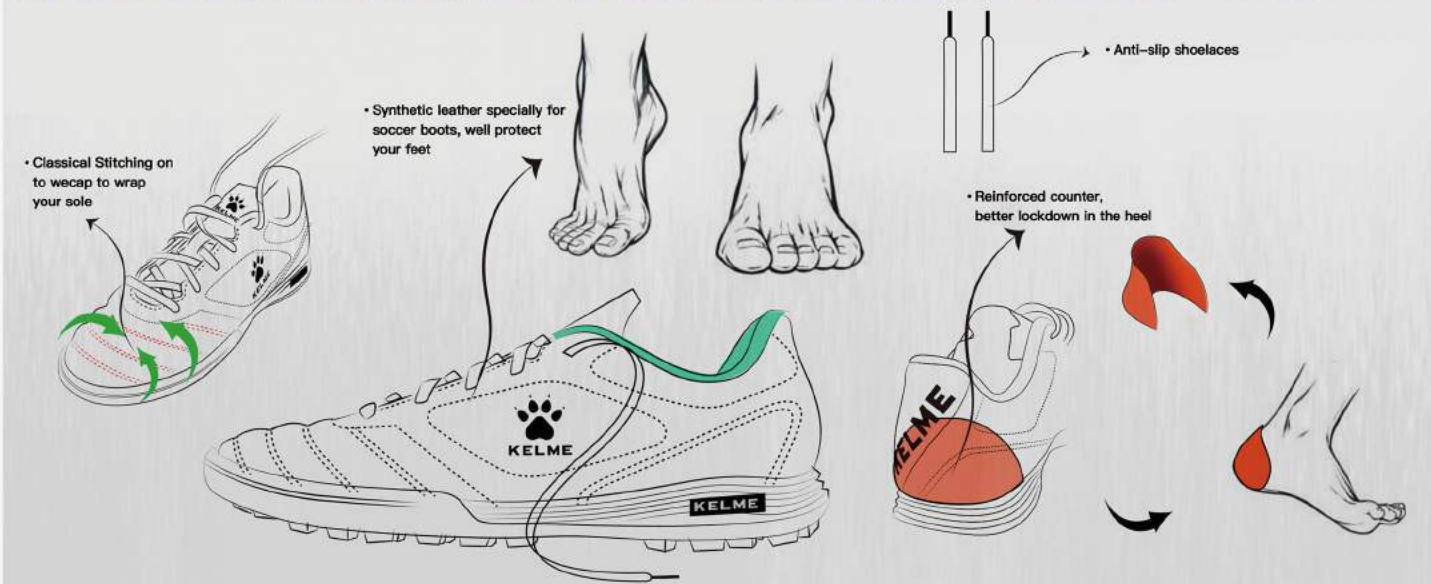

MEN:
 SIZE:40-45 KIDS:
 SIZE:32-39

907
 Neon Orange

417
 Sapphire Blue

Wonderful future starts from this step!

KIDS/WOMENS/MENS

因为专业
 BY PROFESSIONAL FOOTBALL SPECIALISTS

所以放心
 WEAR WITH CONFIDENCE.

**6893141
KIDS' FOOTBALL SHOES (TF)**