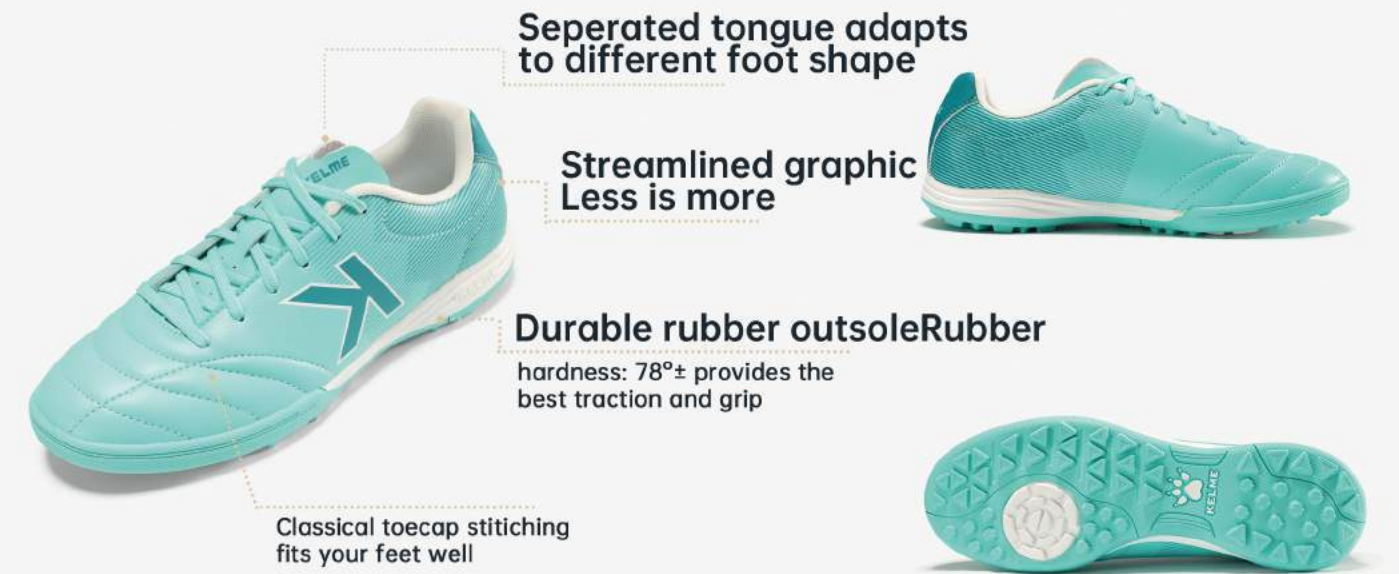

MEN:
SIZE: 39-45

165
White/Black/Red

807
Bright Orange

404
Sky Blue

**8232ZX1104
MEN'S FOOTBALL SHOES(TF)**

**8232ZX3104
KIDS' FOOTBALL SHOES(TF)**

UPPER: MICROFIBER PU
 OUTSOLE: RUBBER
 Elastic Microfiber, Soft,
 Light-weighted, Matching
 outfit. Best option for
 training and grassroots match