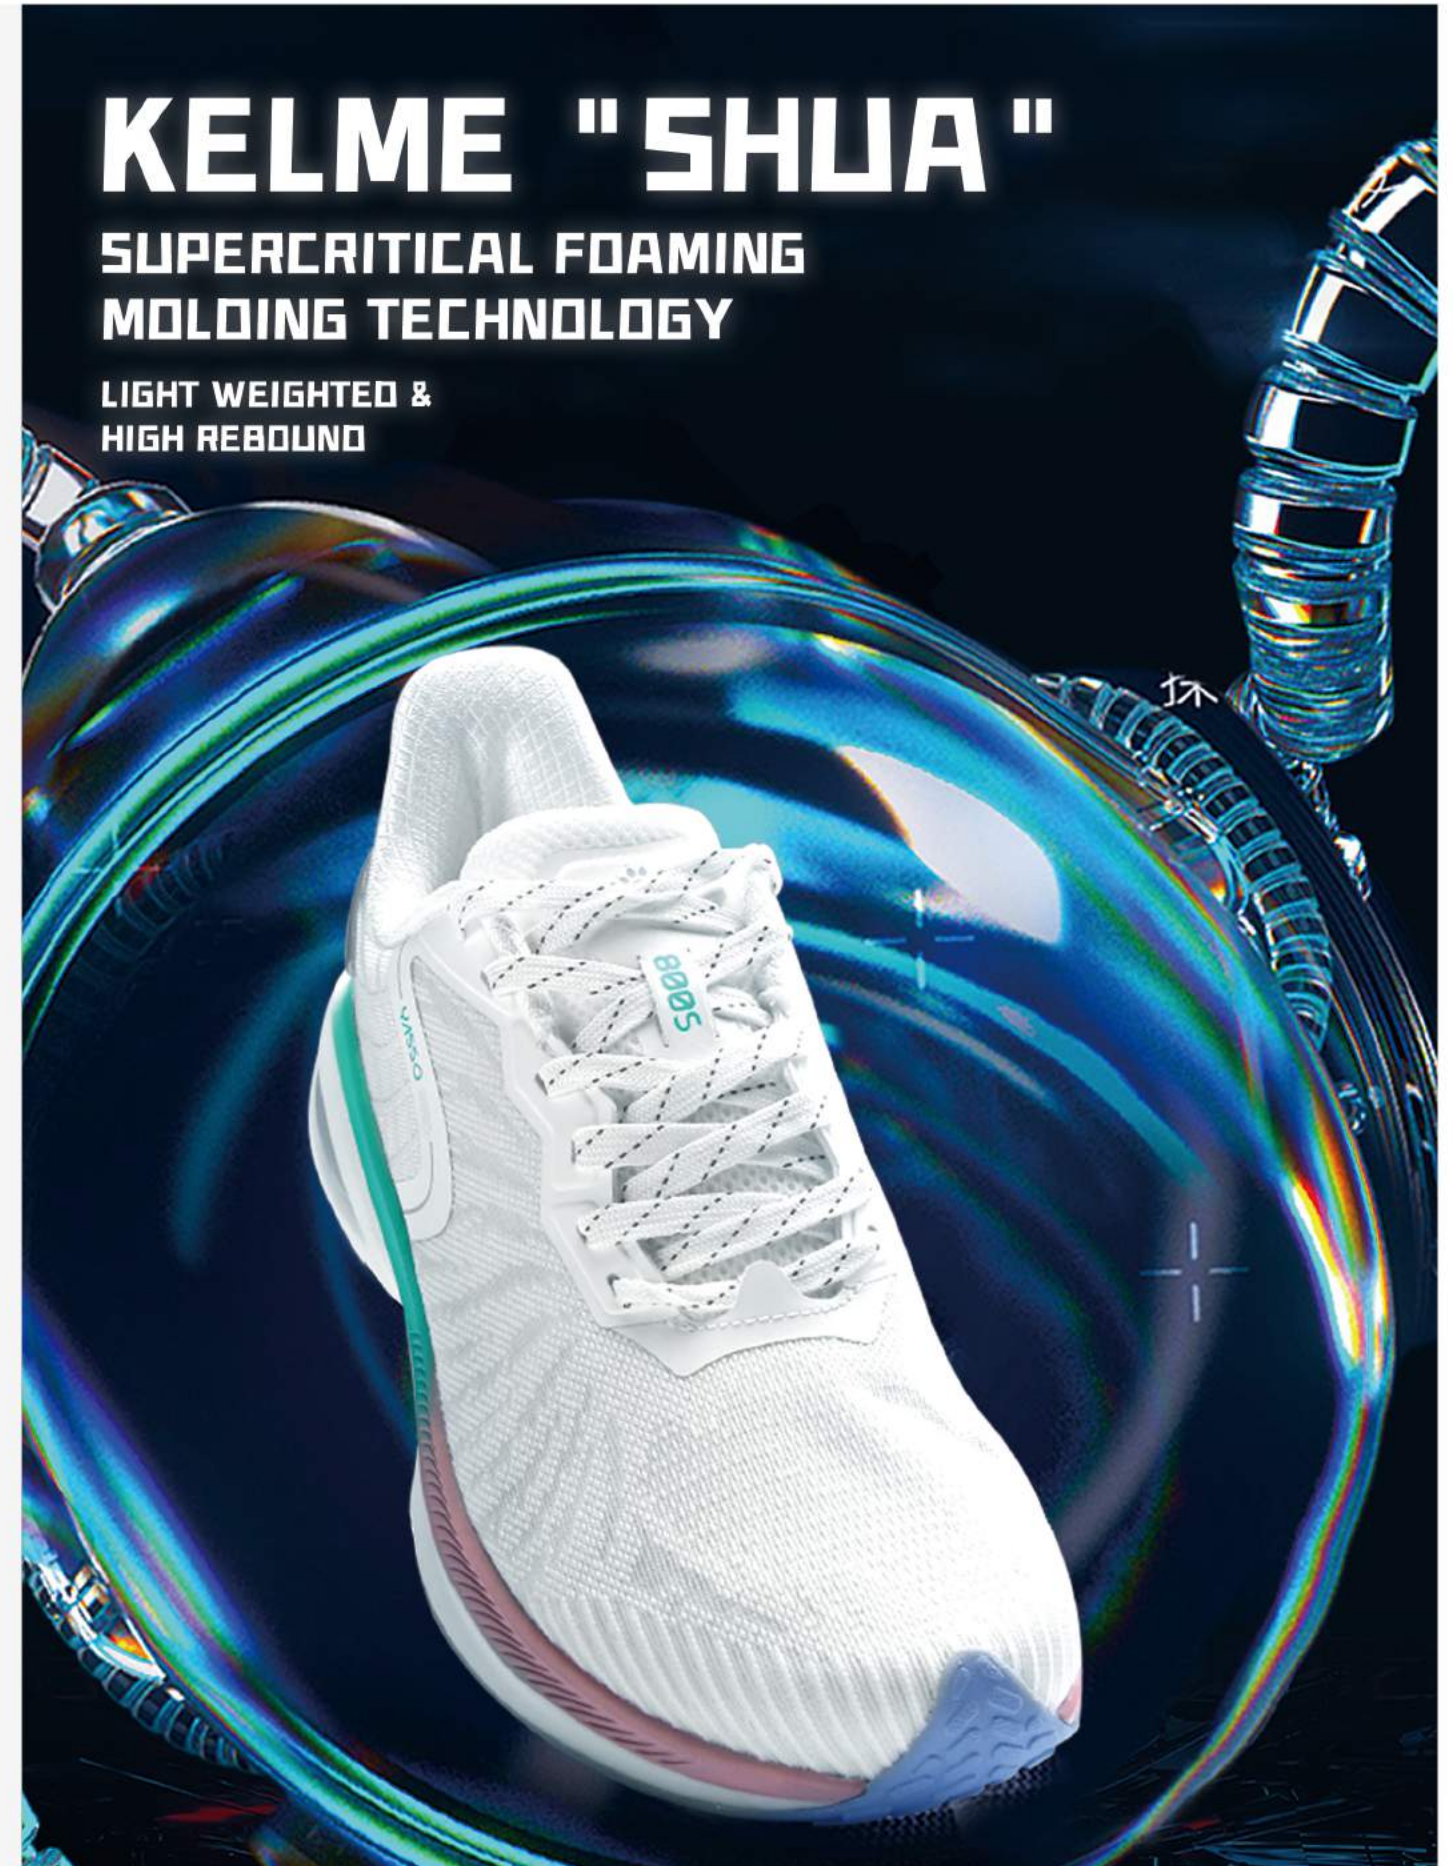

KELME "SHUA"

SUPERCRITICAL FOAMING MOLDING TECHNOLOGY

LIGHT WEIGHTED &
HIGH REBOUND