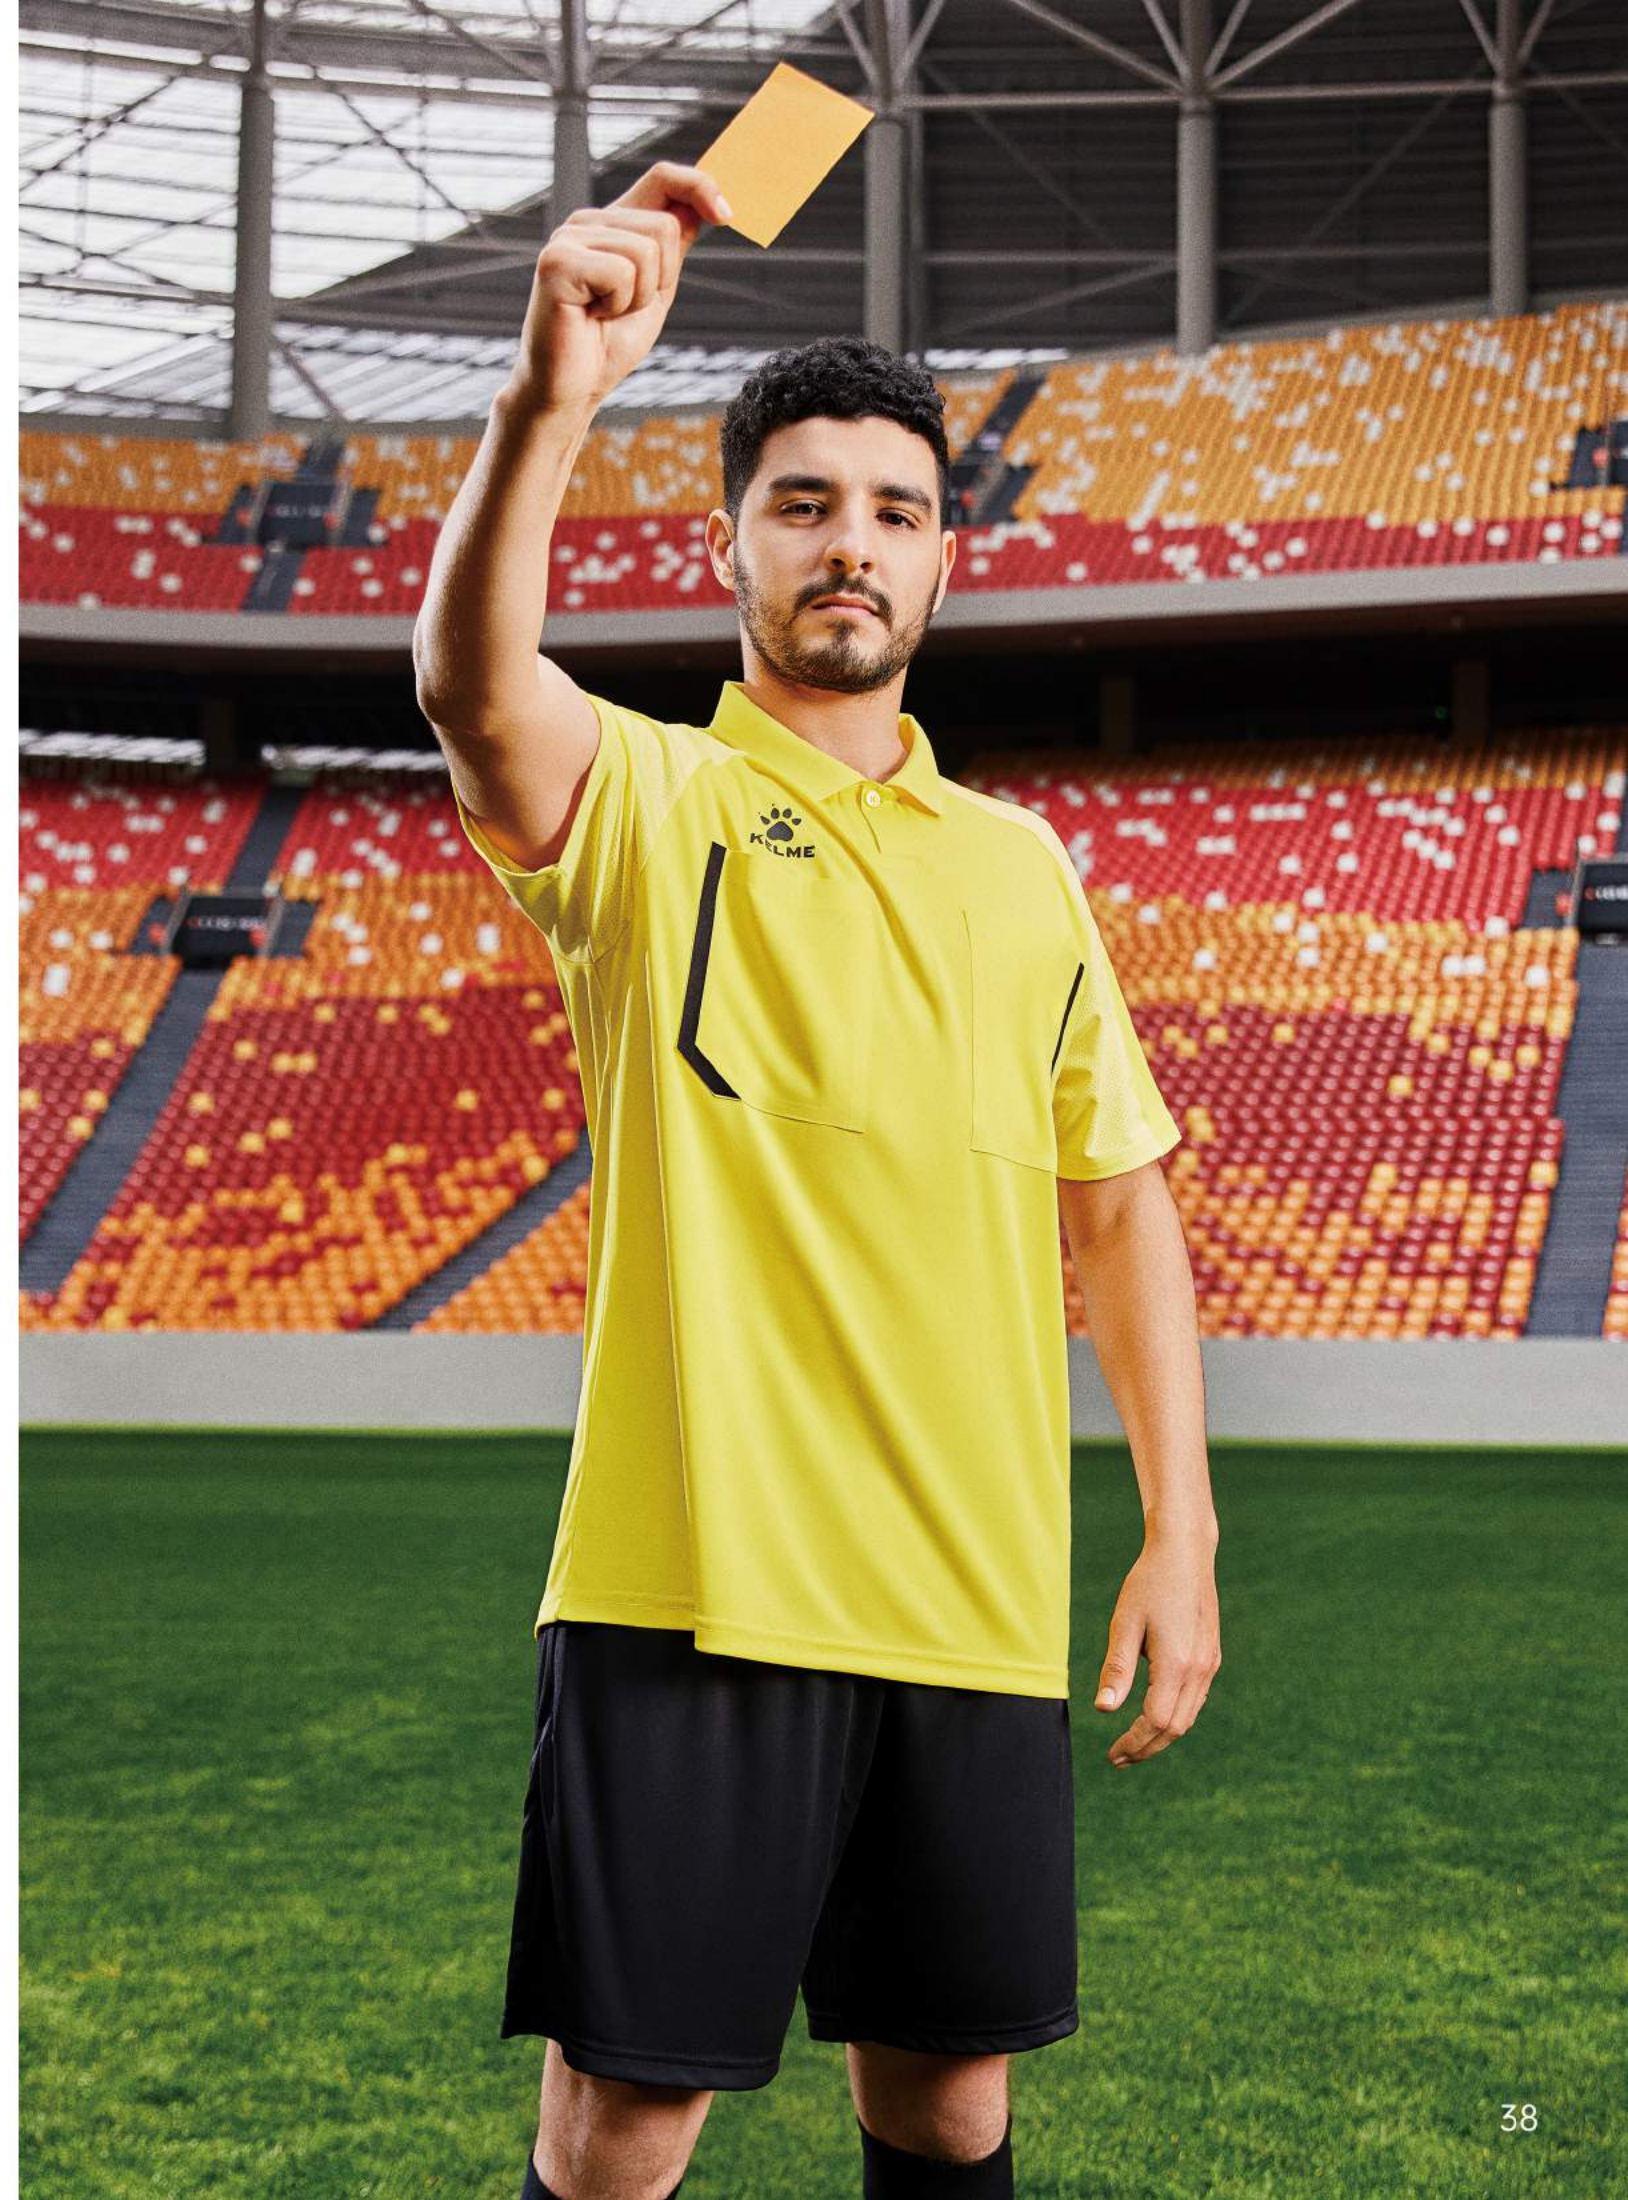

■ 8351ZB1086

SHORT SLEEVE REFEREE SET FABRIC:100% POLYESTER

ADULTS:
SIZE: S-5XL

■ 3801286 ■ 3803286

LONG SLEEVE GOALKEEPER SET FABRIC:100% POLYESTER

ADULTS: SIZE: S-5XL
KIDS: SIZE: 120-160