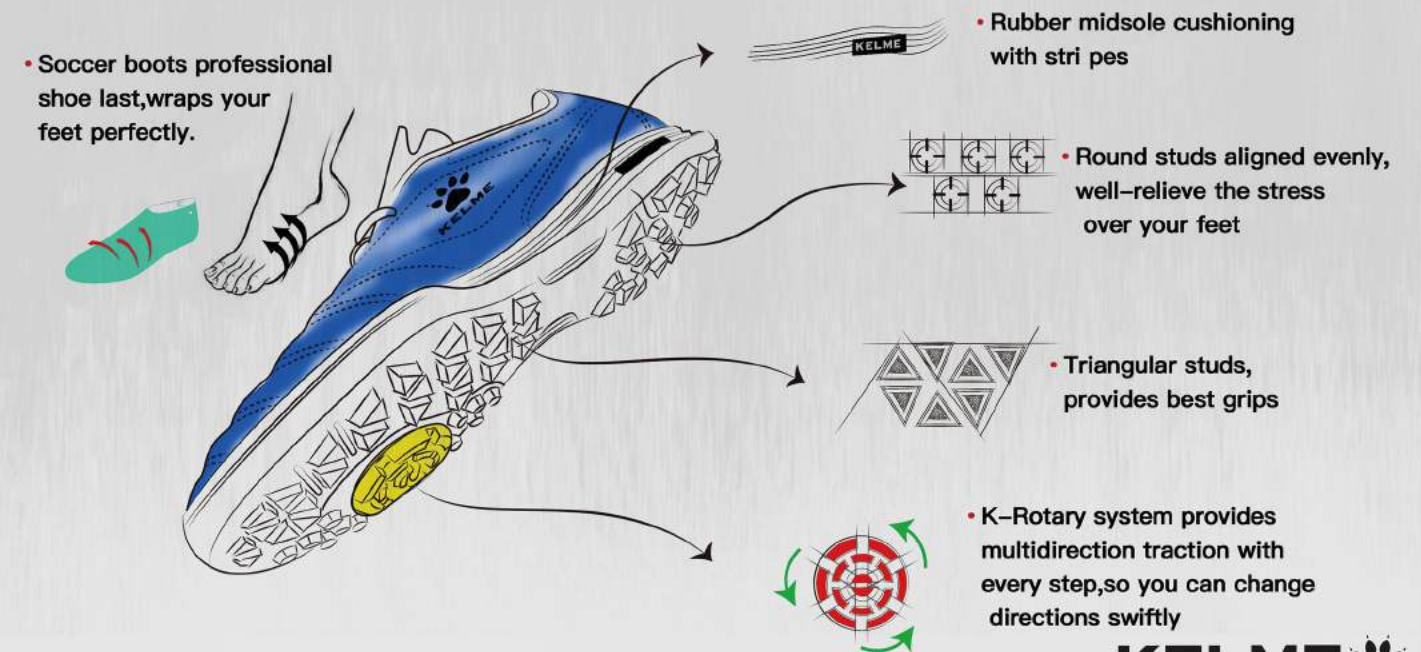

MEN:
 SIZE:40-45 KIDS:
 SIZE:32-39

907
 Neon Orange

417
 Sapphire Blue

Wonderful future starts from this step!

KIDS/WOMENS/MENS

因为专业
 BY PROFESSIONAL FOOTBALL SPECIALISTS

所以放心
 WEAR WITH CONFIDENCE.

**6893141
KIDS' FOOTBALL SHOES (TF)**