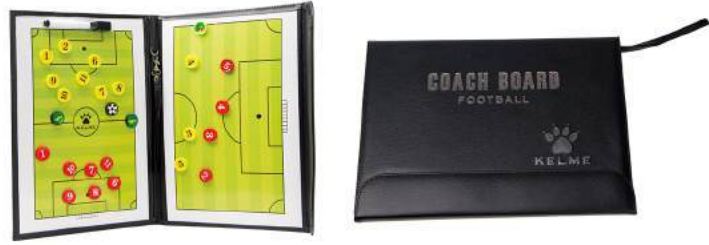

MATERIAL: RUBBER
 SIZE: 5#

■ 8102QU5005

BASKETBALL

MATERIAL: MICROFIBER PU/BUTYL
 SIZE: 7#

■K16XLQC004
FOOTBALL TACTICS BOARD
MATERIAL:PU
SIZE: 42*38CM

■K16XLQC024
FOOTBALL TACTICS BOARD (WITH STAND)
MATERIAL:MAGNETIC BOARD/STAINLESS STEEL
SIZE: 61.5*46CM