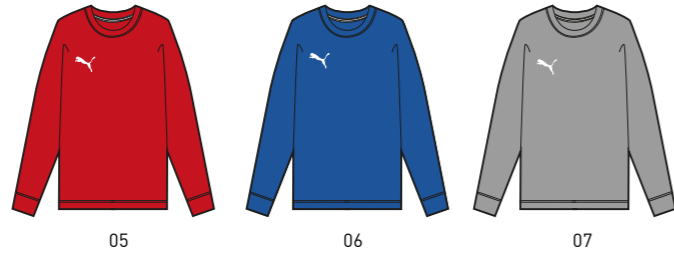

Shooting Shirt

01 Puma Black | 02 Puma White | 03 Amazon Green | 04 Spectra Yellow | 05 High Risk Red | 06 Strong Blue | 07 Quarry

Mens: #605071 RRP: € 30 Fit: Regular Fit Lifecycle: 2023