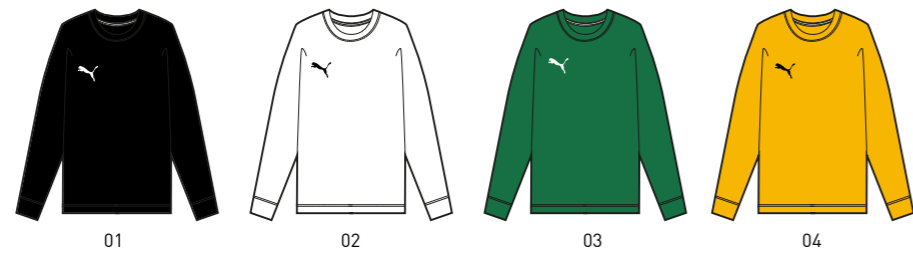

Shooting Shirt

01 Puma Black | 02 Puma White | 03 Amazon Green | 04 Spectra Yellow | 05 High Risk Red | 06 Strong Blue | 07 Quarry

Mens: #605071 RRP: € 30 Fit: Regular Fit Lifecycle: 2023