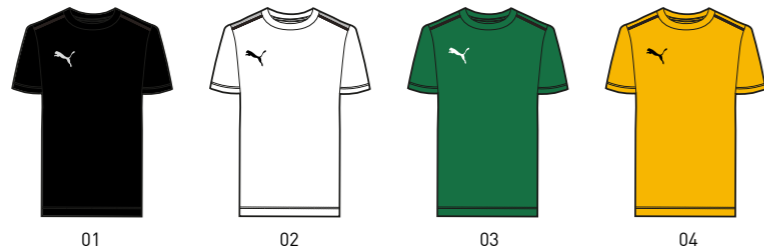

Womens: #657086 RRP: € 25 Fit: Regular Fit Lifecycle: 2023

Shooting Shirt

01 Puma Black | 02 Puma White | 03 Amazon Green | 04 Spectra Yellow | 05 High Risk Red | 06 Strong Blue | 07 Quarry

Mens: #605071 RRP: € 30 Fit: Regular Fit Lifecycle: 2023

Training Tee

01 Puma Black | 02 Puma White | 03 Amazon Green | 04 Spectra Yellow | 05 High Risk Red | 06 Strong Blue | 07 Quarry

Mens: #605077 RRP: € 25 Fit: Regular Fit Lifecycle: 2023

Zip Up

01 Puma Black | 02 Amazon Green | 03 Spectra Yellow | 04 High Risk Red | 05 Strong Blue | 07 Quarry