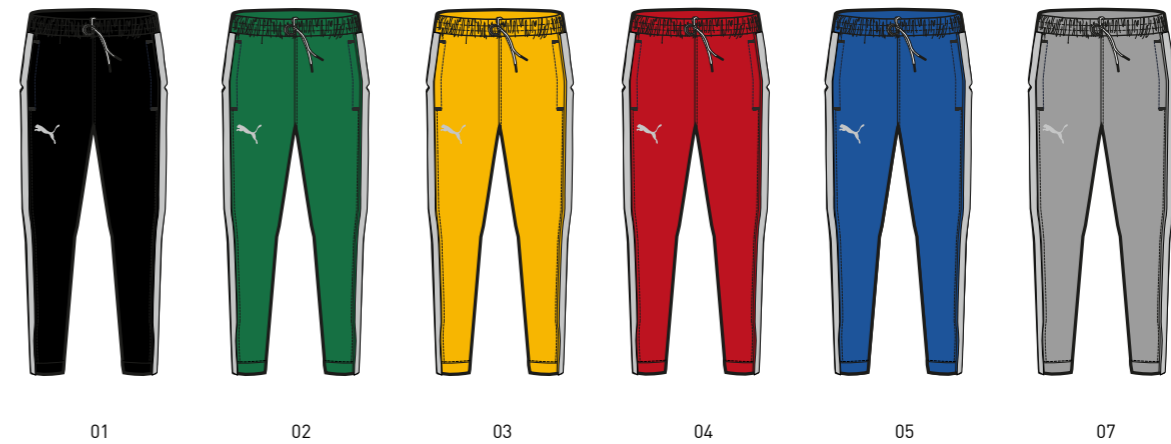

Pants

01 Puma Black | 02 Amazon Green | 03 Spectra Yellow | 04 High Risk Red | 05 Strong Blue | 07 Quarry

Mens: #605073 RRP: € 65 Fit: Regular Fit Lifecycle: 2023