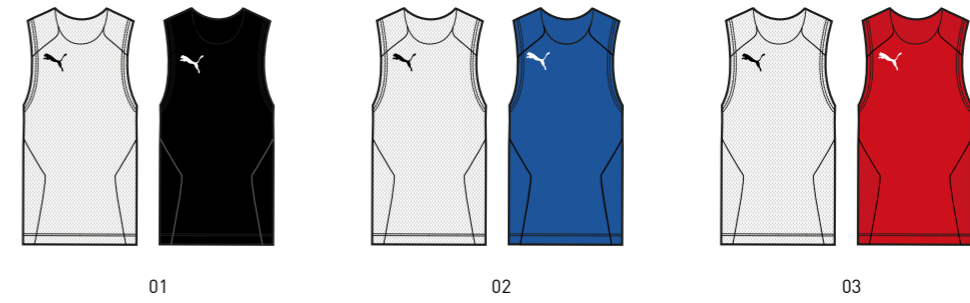

Practice Jersey

01 Puma Black | 02 Strong Blue | 03 High Risk Red

Mens: #605074 RRP: € 50 Fit: Regular Fit Lifecycle: 2023

Practice Shorts

01

01 Puma Black

Mens: #605075 RRP: € 50 Fit: Regular Fit Lifecycle: 2023