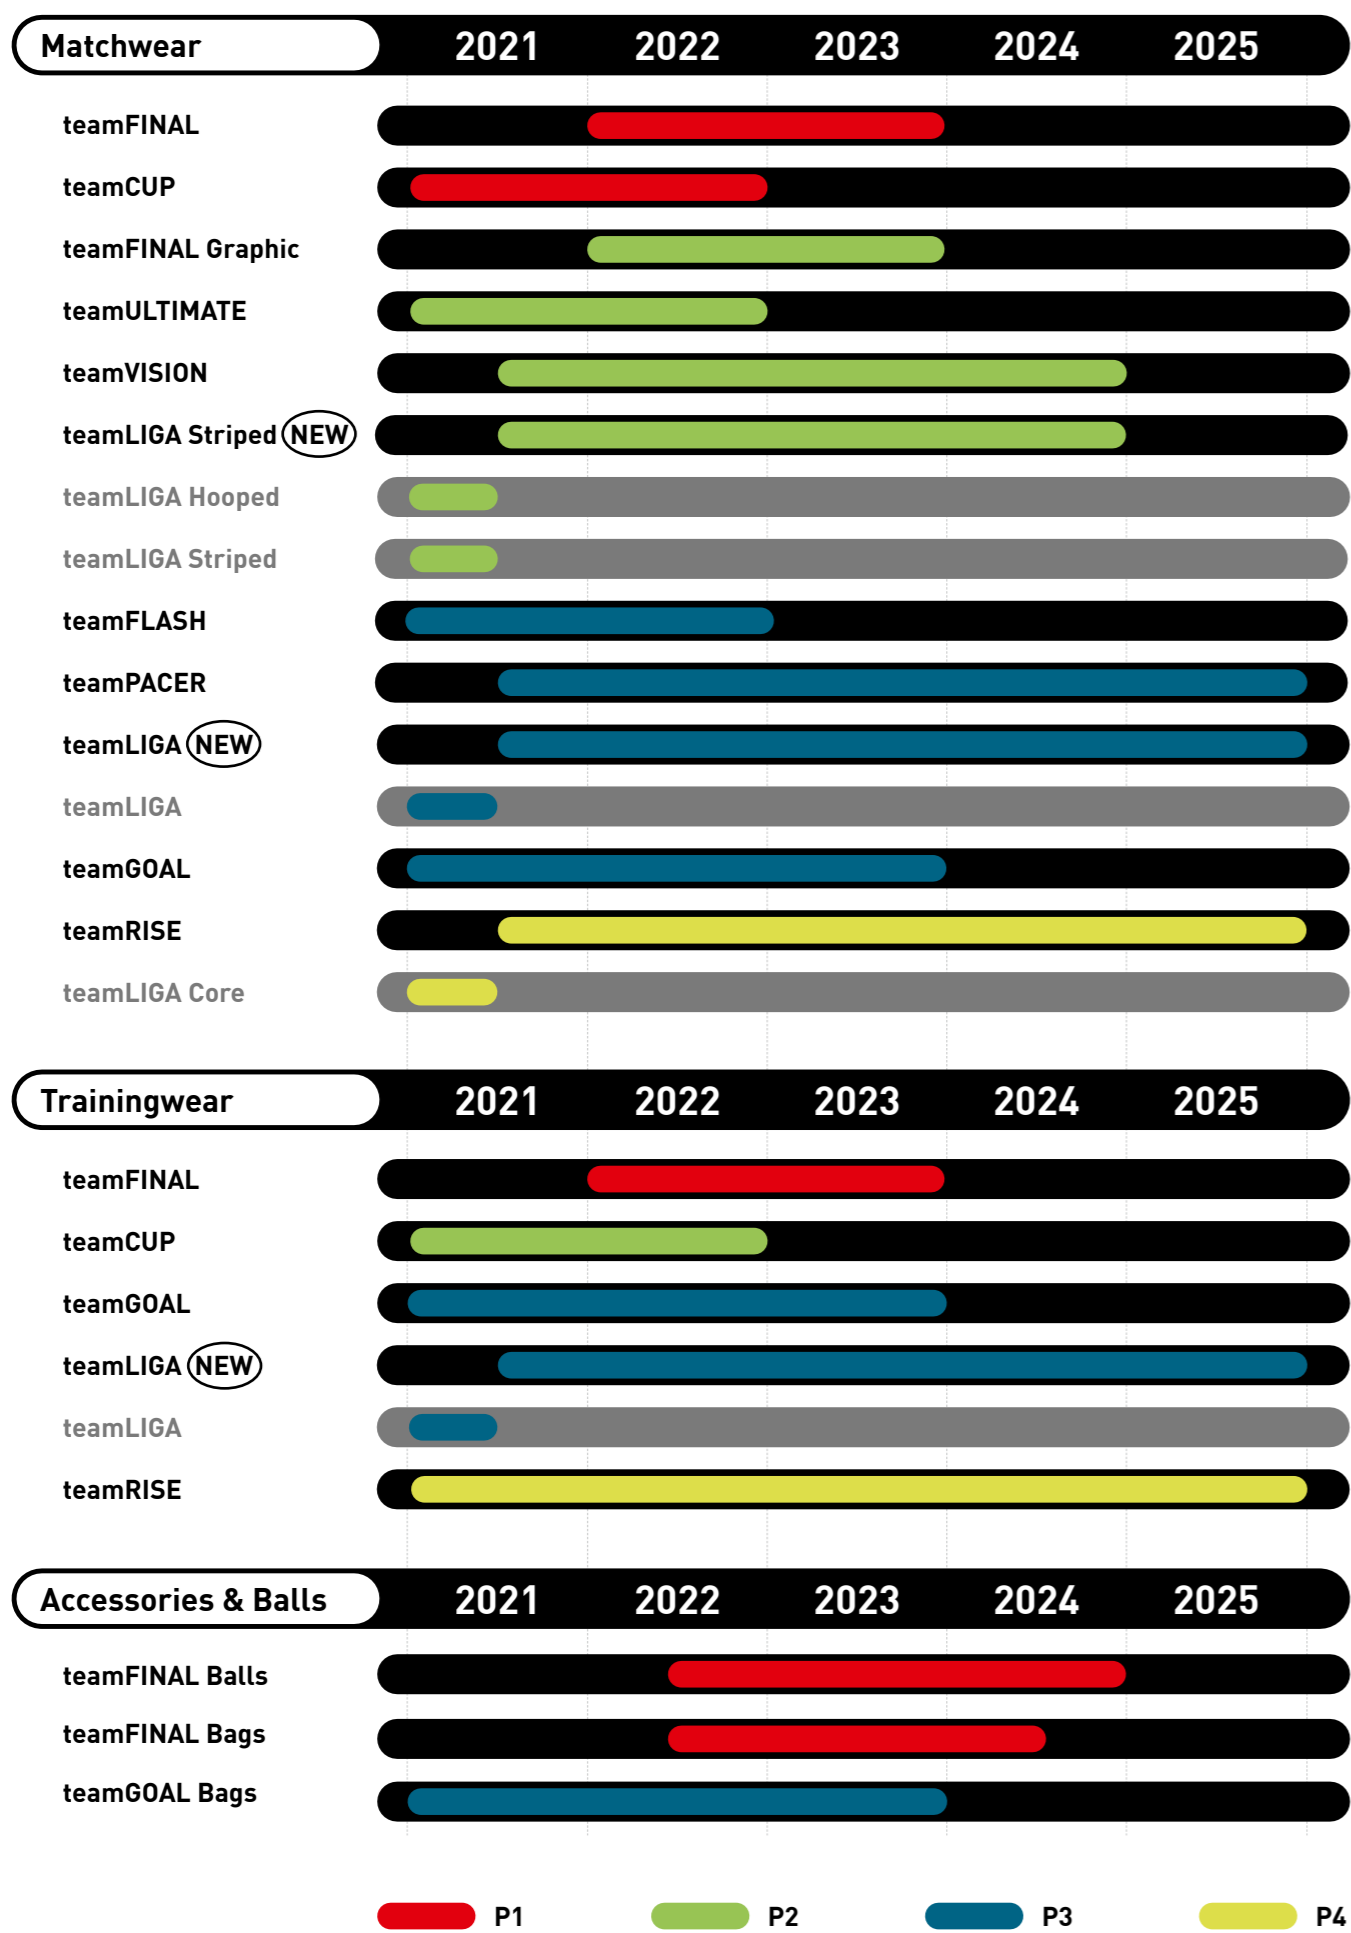

All prices displayed in this catalogue are Recommended Retail Prices (RRP).

Size run for all APP products in this catalogue: Men: S-3XL, Women: XS-2XL, Kids: 116-176, Basketball: XXS-3XL

Lifecycle Overview