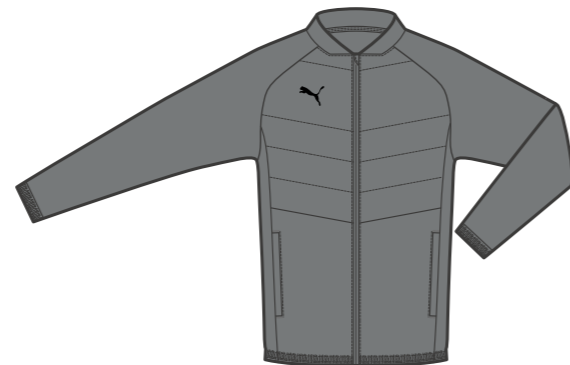

13

03 Puma Black | 13 Smoked Pearl

Mens: #657321 RRP: € 85 Fit: Regular Fit Lifecycle: 2024